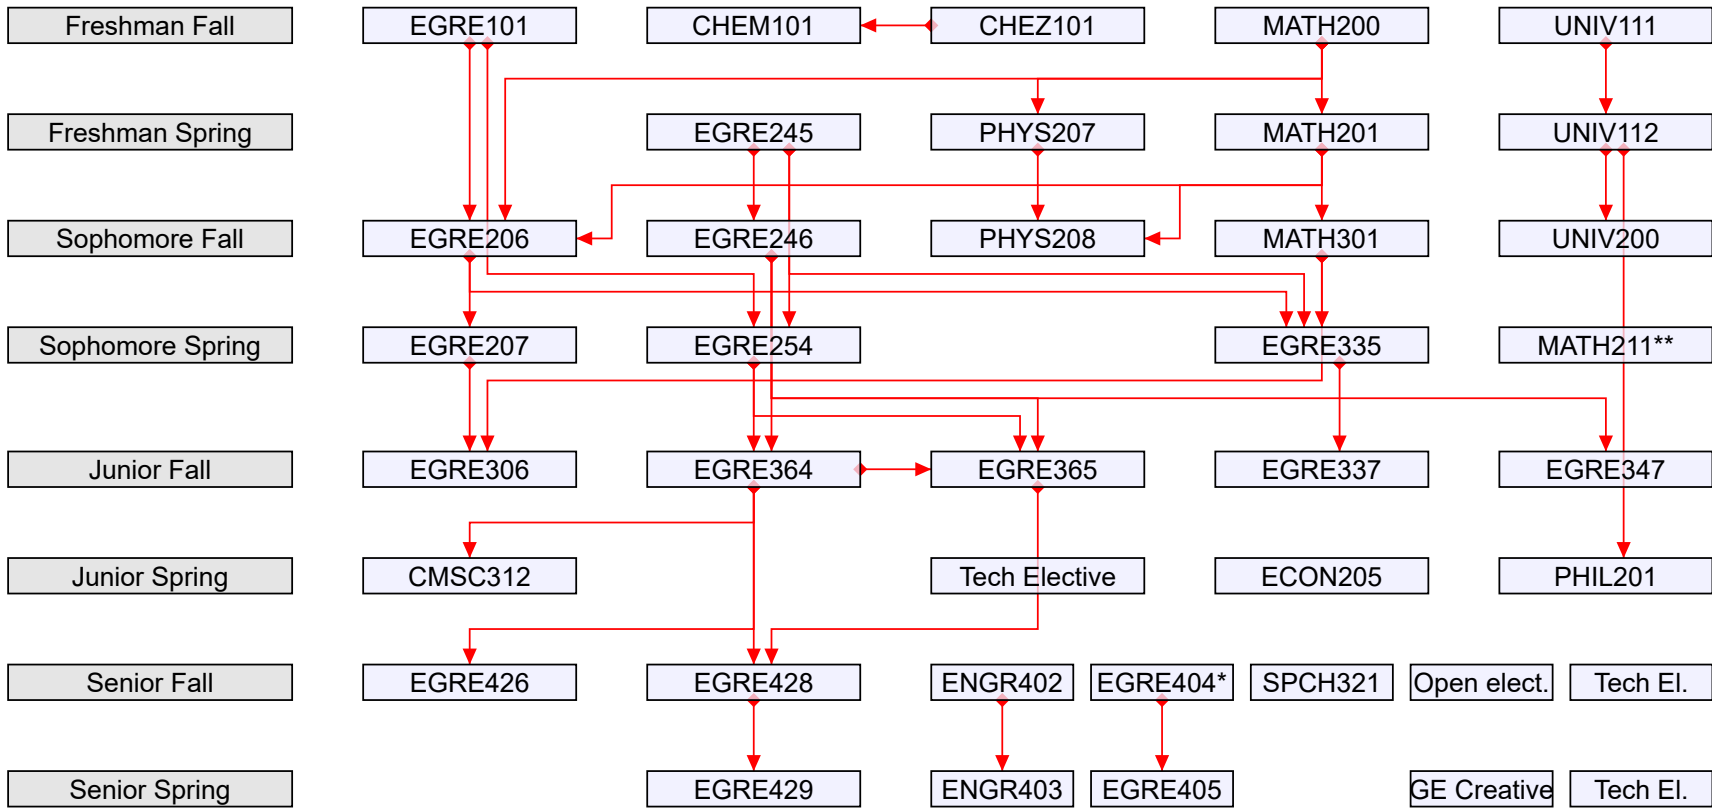

2021-2022 Computer Engineering prerequisites chart (Lateral: co-requisite.)

*Prerequisites for CPE majors: EGRE 207, 335, 347, 364, 365

**Or CMSC 302