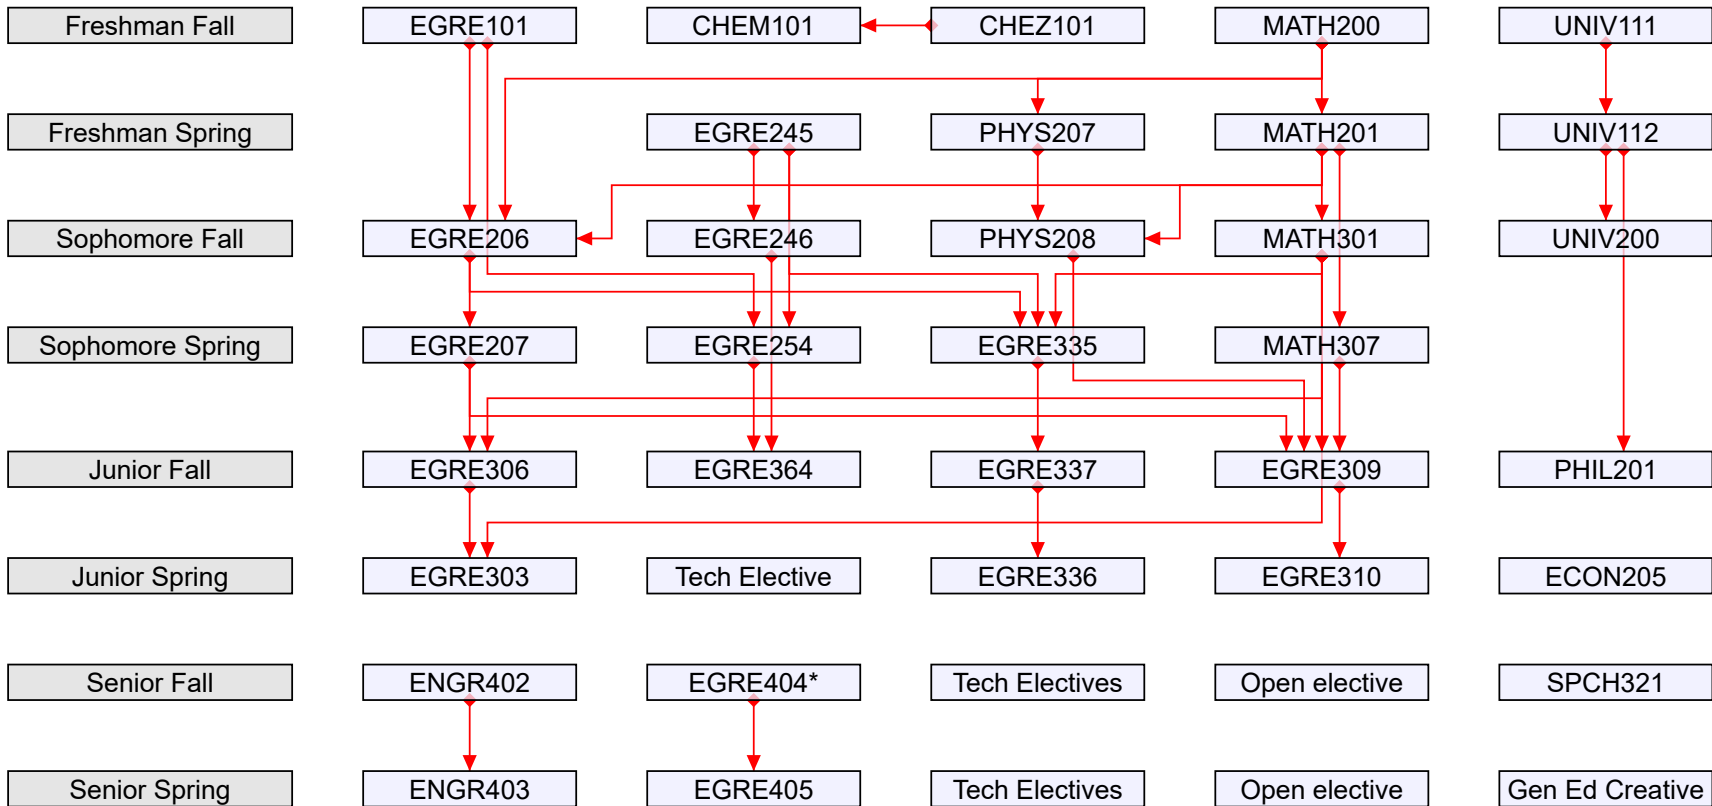

2021-2022 Electrical Engineering prerequisites chart (Lateral: co-requisite.)

*Capstone prerequisites for ELE majors: (EGRE 207, 246, 254, 335) and (3 from: EGRE 306, 309, 310, 337, 364) or (EGRE 347, 364, 365)