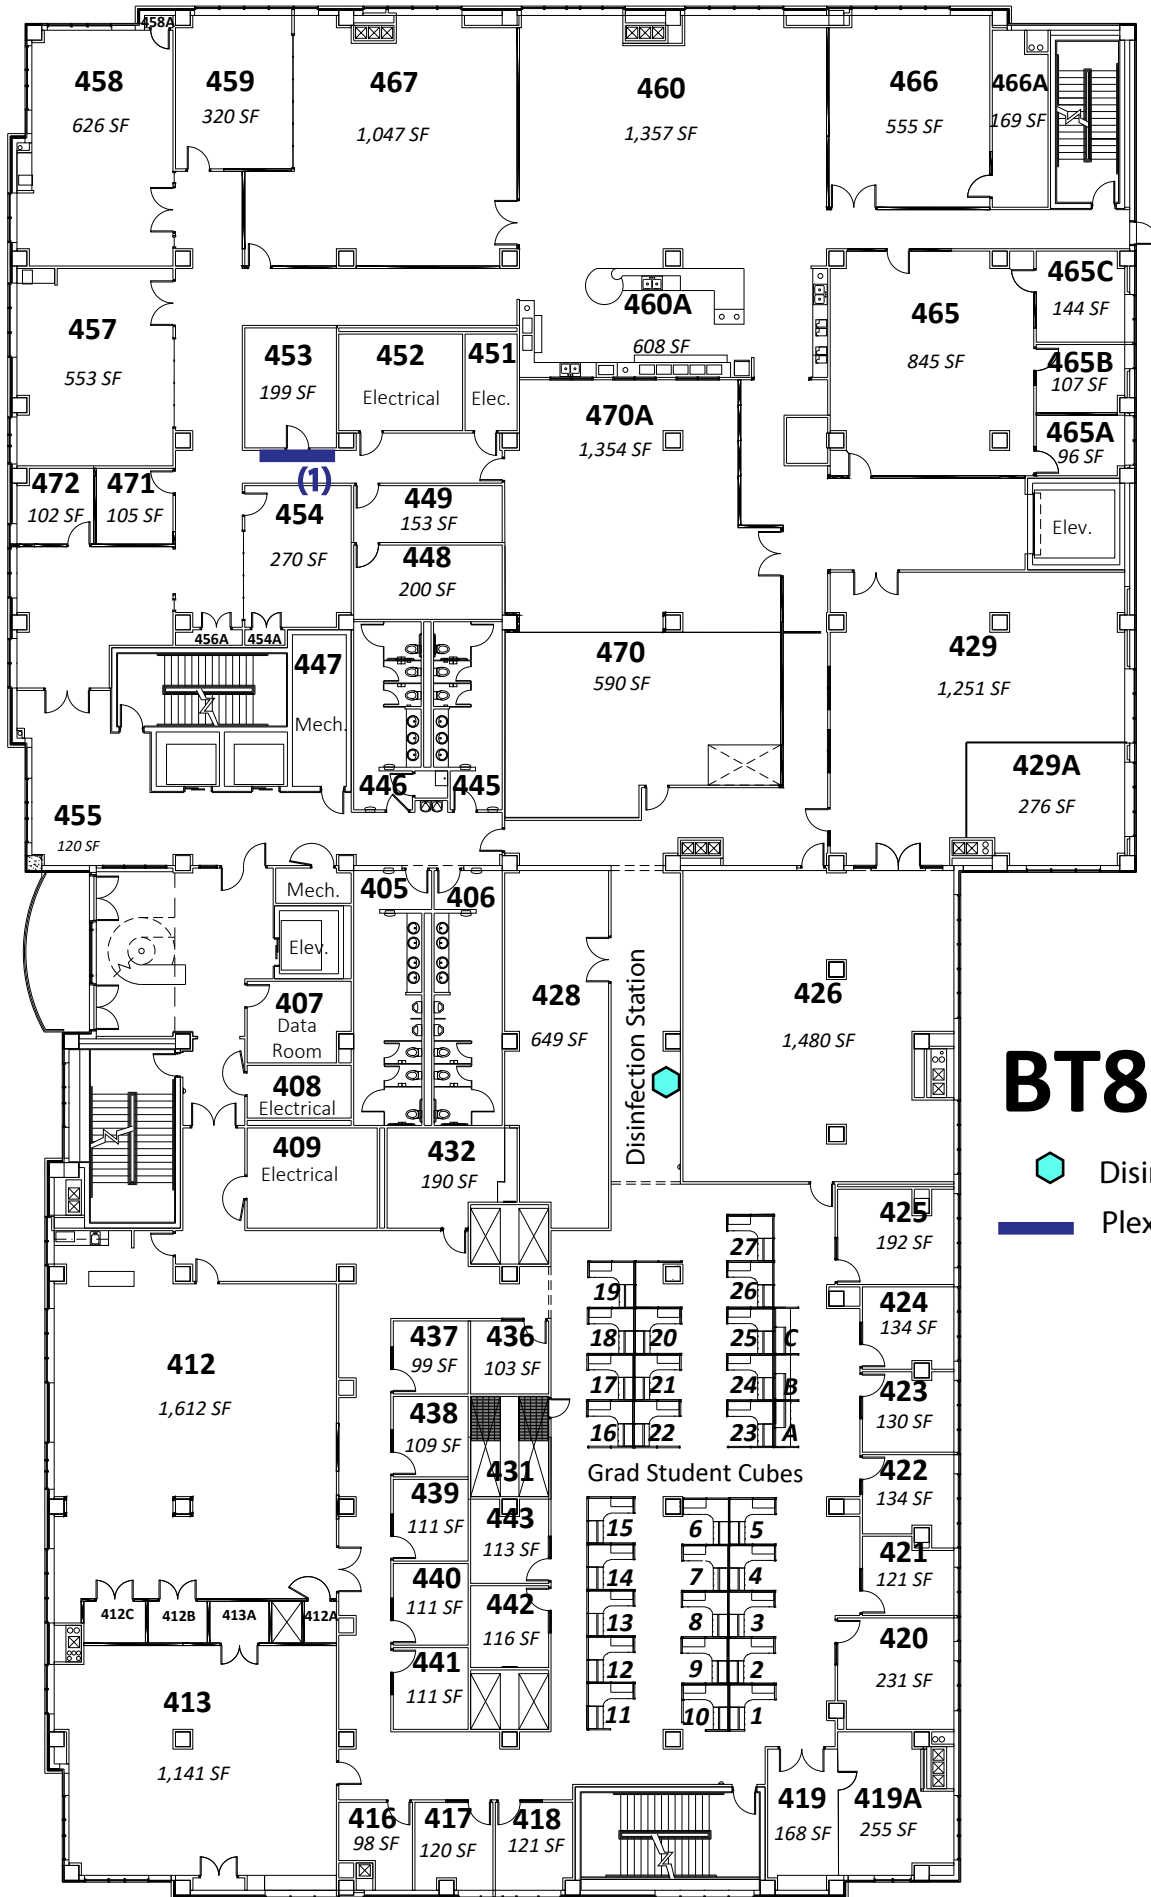

BT8 3rd Fl

 Disinfection Station

BT8 4th Fl

-  Disinfection Station
-  Plexiglass (23 in x 23 in)